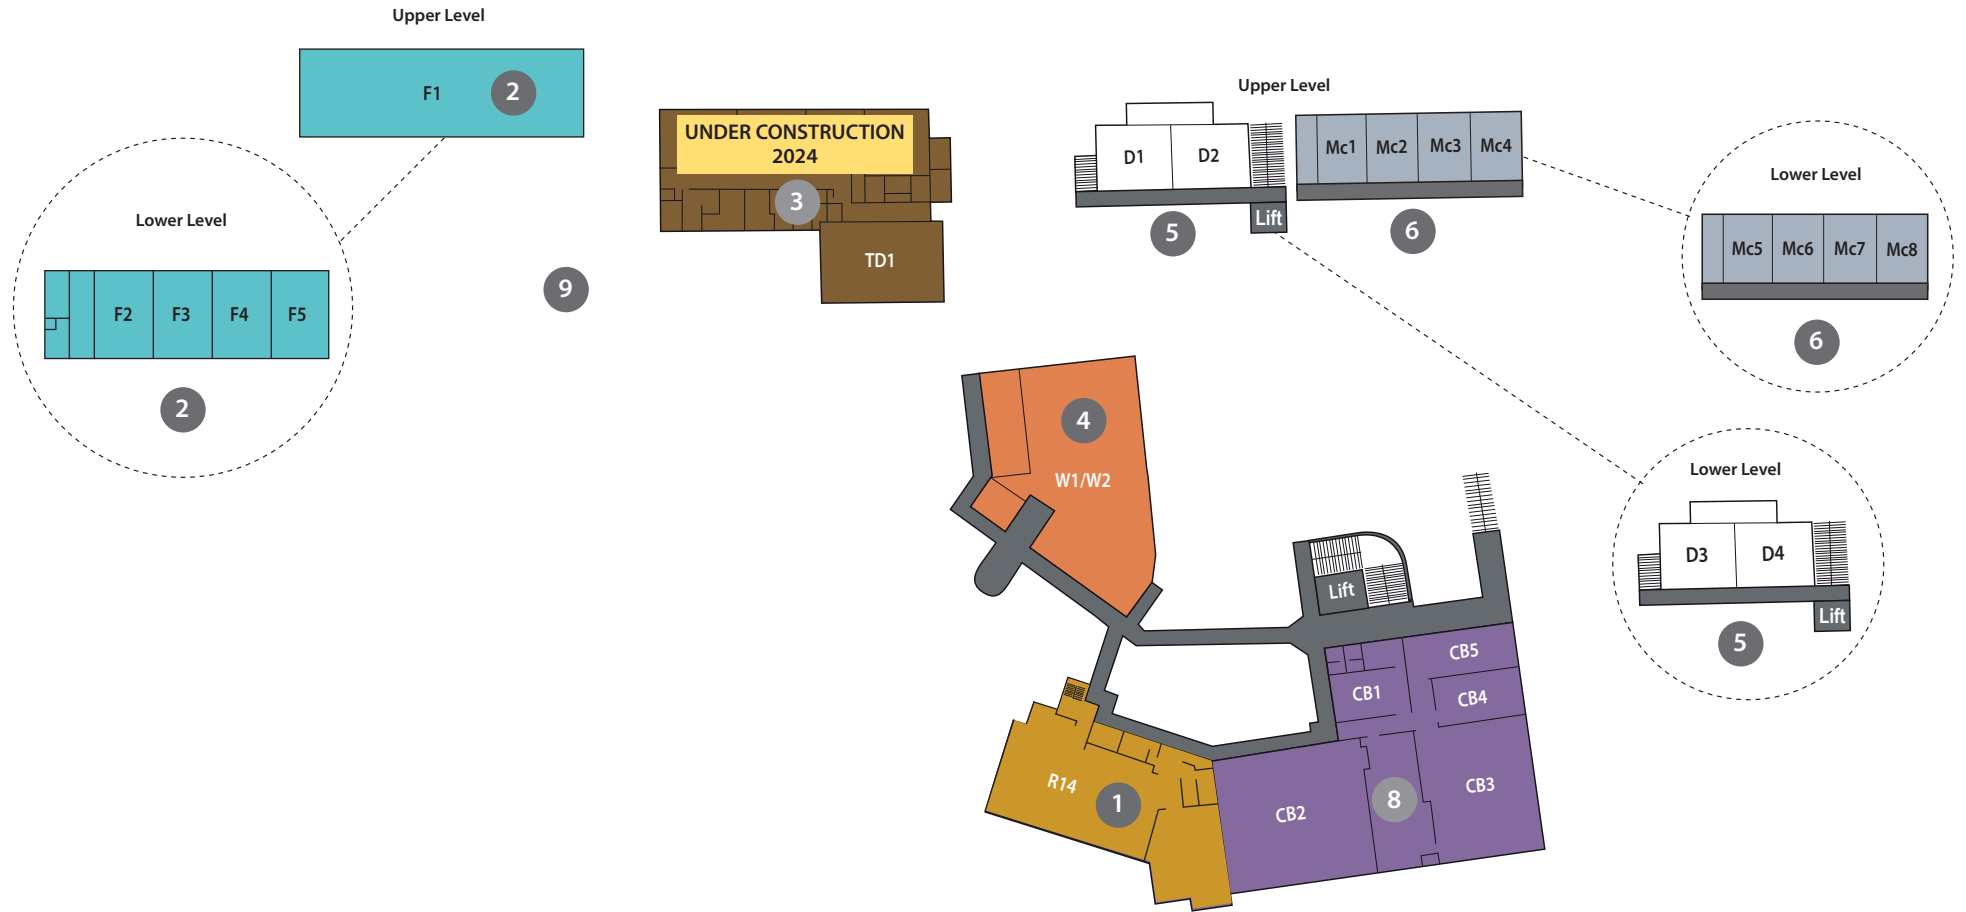

- 1** College Administration/
Student Services
(Ralston)

4 Home Economics - W3 and W4
(Watkins)

7 Music Centre - M1, M2 and M3
- 8** Art - CB6 and CB7
CAD - CB8 and CB9
Tech Studies - CB10 and CB11
Canteen
(Collet Barker)

10 Mercy Courtyard
- 11** Reception Learning Community - MW
Alive Catholic Early Learning Centre
(Meya Watta)

12 Year 1 and 2 Learning Community - Pa1 and Pa2
(Patpiori)

13 Year 3 and 4 Learning Community - K1 and K2
(Kangawirrina)

14 Year 5 and 6 Learning Community - Pe1 and Pe2
(Pereira)
- 15** Community Sports Centre

16 Trade Skills Centre

College Map

Upper Level

- 1** Staff Room - R14 (Ralston)
- 2** **Lower Level**
Year 10 - F5
Year 11 - F2, F3 and F4
Upper Level
Year 12 - F1 (Frayne)

- 3** **UNDER CONSTRUCTION 2024**
Year 9 - TD4 and TD5
Year 10 - TD2 and TD3
Performing Arts Centre - TD1 (The Dell)
- 4** Library/Resource Centre/ICT - W1 and W2 (Watkins)
- 5** **Lower Level**
Inclusive Education - D3 and D4
Upper Level
Japanese - D1 and D2 (Dunn)